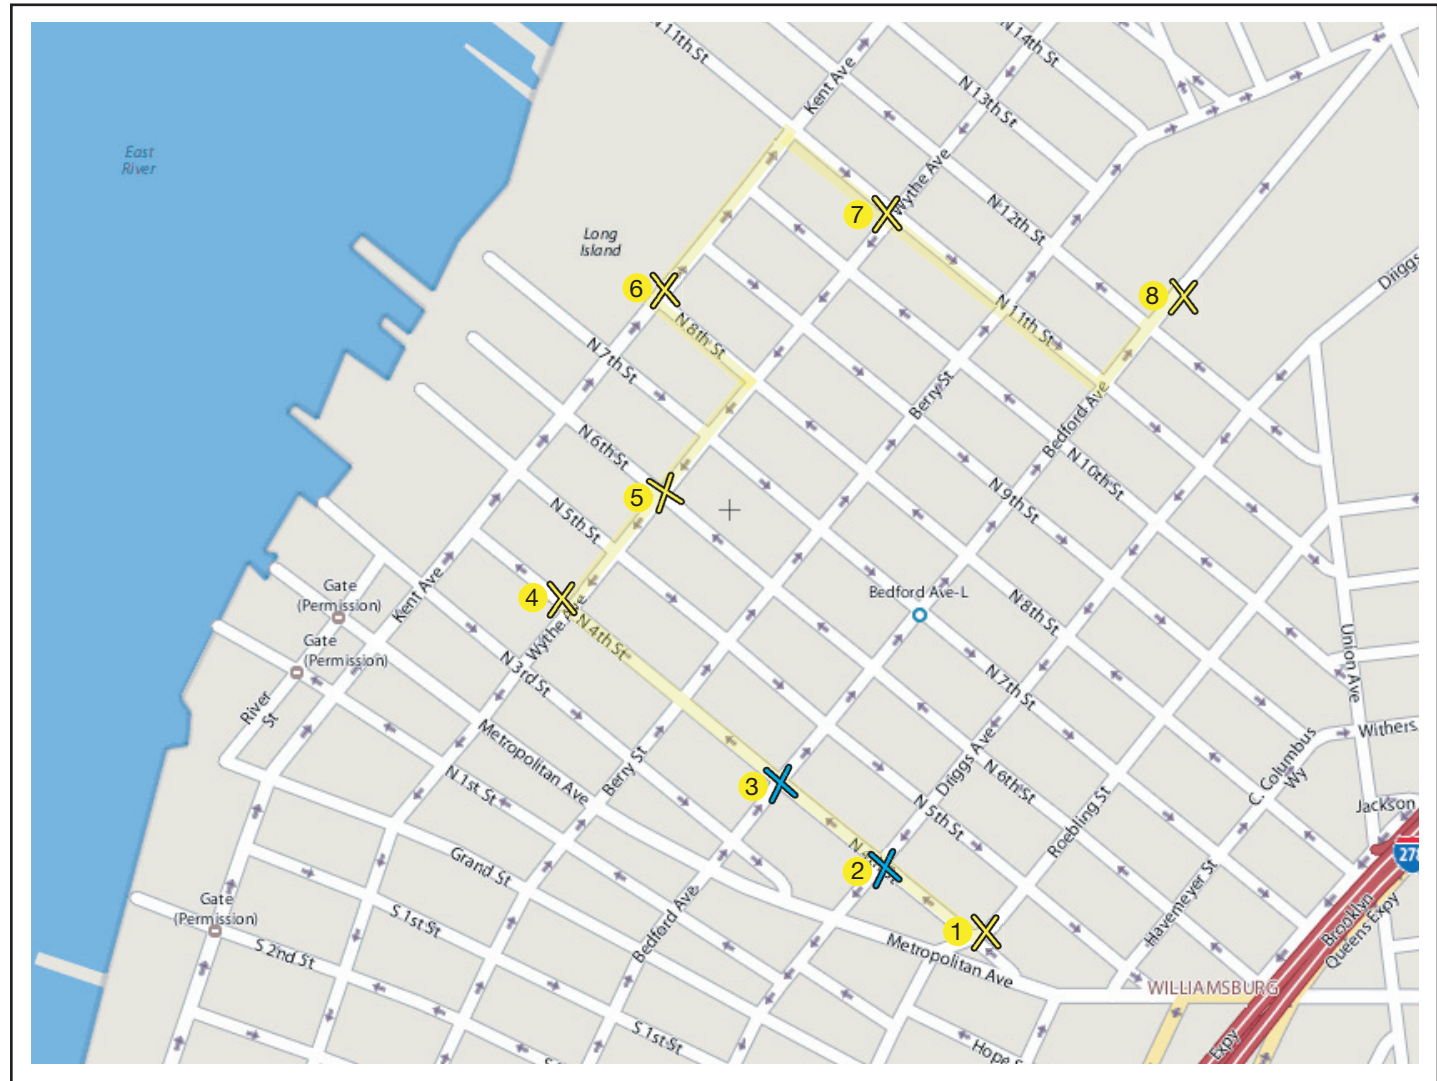

Under The Level

visual street interventions & online resources
to raise awareness about New Orleans
post-Katrina and the vulnerability of New York
City to rising sea levels

Walking tour in north Williamsburg

Visit sites marked on the map & look for the Under The Level sticker

Call (212) 372-7286

Enter the number of the location

Listen to audio descriptions of projected damage to the area

Please visit the following sites:

- 1 N4th St & Roebing St
- 2 N4th St & Driggs Ave
- 3 N4th St & Bedford Ave
- 4 N4th St & Wythe Ave
- 5 N6th St & Wythe Ave
- 6 N8th St & Kent Ave
- 7 N11th & Wythe Ave
- 8 McCarren Park
(enter at N12th St & Bedford Ave)

 = 9 to 14 feet underwater

 = 3 to 8 feet underwater

Visit underthelevel.org